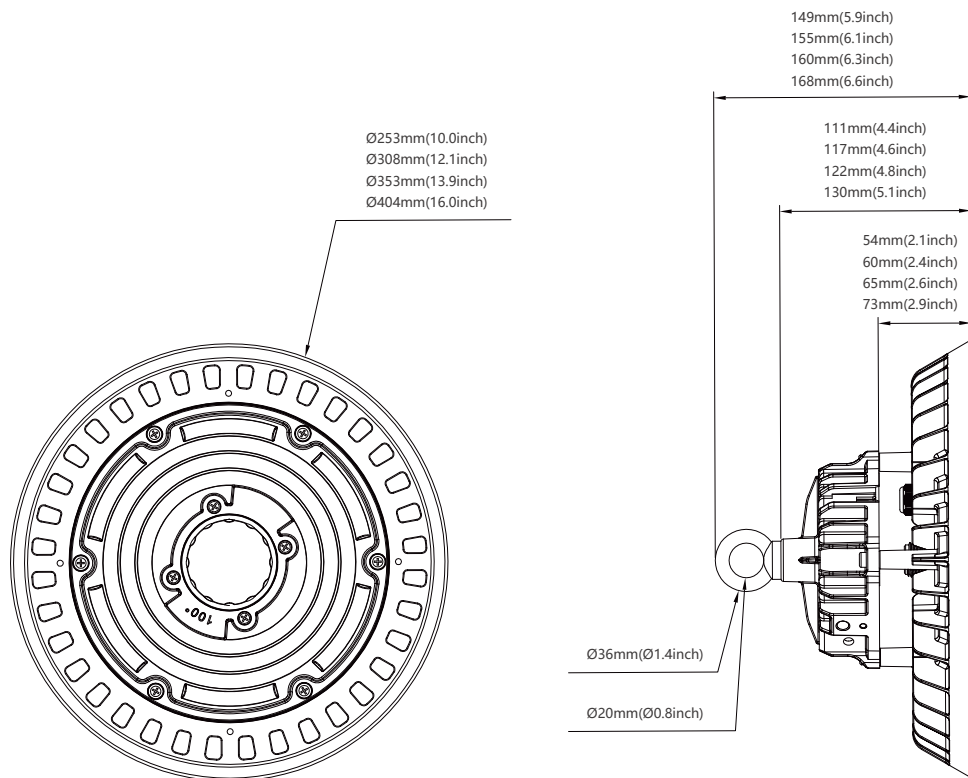

# SPECIFICATION

Model NO.	U-xxWC1 YZTXX	U-xxWC2 YZTXX	U-xxWC3 YZTXX	U-xxWC4 YZTXX
<b>Input Voltage</b>	AC100-277V/120-347V	AC100-277V/120-347V	AC100-277V/120-347V	AC100-277V/120-347V
<b>Power Consumption(±5%)</b>	100W	150W(150/100/80W Adjustable)	200W(200/150/100W Adjustable)	240W/300W
<b>Power Factor</b>	0.95	0.95	0.95	0.95
<b>Driver</b>	VENAS Brand	VENAS Brand	VENAS Brand	VENAS Brand
<b>Intelligent Control</b>	1-10V Dimmable/DALI	1-10V Dimmable/DALI	1-10V Dimmable/DALI	1-10V Dimmable/DALI
<b>LED Chip</b>	2835	2835	2835	2835
<b>Efficiency (±10%)</b>	130lm/W; 170lm/W	130lm/W; 170lm/W	130lm/W; 170lm/W	130lm/W; 170lm/W
<b>CCT</b>	2700K-6500K	2700K-6500K	2700K-6500K	2700K-6500K
<b>CRI</b>	70/80	70/80	70/80	70/80
<b>Beam Angle</b>	60°/90°/120°	60°/90°/120°	60°/90°/120°	60°/90°/120°
<b>IP Rating</b>	IP65	IP65	IP65	IP65
<b>IK Rating</b>	IK10	IK10	IK10	IK10
<b>Working Temperature</b>	-40°C(-40°F) - +50°C(122°F)	-40°C(-40°F) - +50°C(122°F)	-40°C(-40°F) - +50°C(122°F)	-40°C(-40°F) - +50°C(122°F)
<b>Lifespan</b>	50,000 Hours	50,000 Hours	50,000 Hours	50,000 Hours
<b>Warranty</b>	5 Years	5 Years	5 Years	5 Years
<b>Housing</b>	Die-cast Aluminum	Die-cast Aluminum	Die-cast Aluminum	Die-cast Aluminum
<b>Lens Material</b>	Anti-UV PC Optical Material	Anti-UV PC Optical Material	Anti-UV PC Optical Material	Anti-UV PC Optical Material
<b>Net Weight</b>	1.9kg(4.2lbs)	2.7kg(6.0lbs)	3.3kg(7.3lbs)	5.1kg(11.2lbs)
<b>Gross Weight</b>	2.3kg(5.1lbs)	3.1kg(6.8lbs)	3.8kg(8.4lbs)	5.7kg(12.6lbs)
<b>Product Dimension</b>	Ø253x149mm(Ø10.0x5.9inch)	Ø308x155mm(Ø12.1x6.1inch)	Ø353x160mm(Ø13.9x6.3inch)	Ø404x168mm(Ø16.0x6.6inch)
<b>Packing Size</b>	310x310x170mm(12.2x12.2x6.7inch)	330x330x170mm(13.0x13.0x6.7inch)	370x370x170mm(14.6x14.6x6.7inch)	420x240x170mm(16.5x16.5x6.7inch)