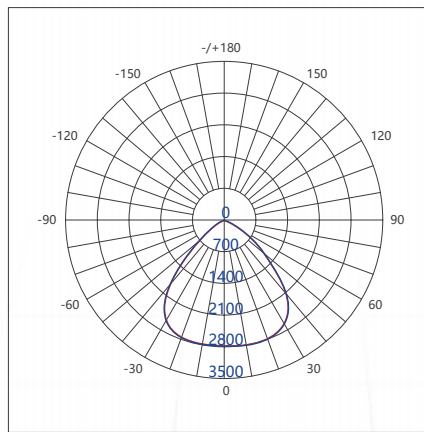

# ORDERING INFORMATION

U	xxW	Ci	Y	Z	T	X	X
UFO Light	Wattage 100W 150W 200W 240W 300W	C Series Ci=C1/C2/C3/C4	Y=N No Dimmable Y=D Dimmable	CCT 2700-6500K	T=D60, 60° T=D90, 90° T=D120, 120°	X=A, B Efficiency X=A 130lm/W X=B 170lm/W	X=277 100-277V X=347 120-347V

# PHOTOMETRIC DIAGRAMS

Specialized anti glare optical lens to deliver symmetric lighting solution  
60°/90°/120°

cd/klm

cd/klm

cd/klm