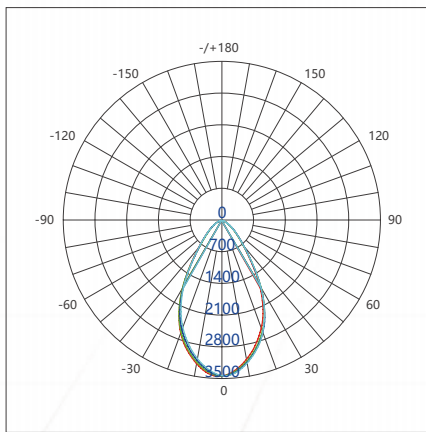

# PHOTOMETRIC DIAGRAMS

Specialized anti glare optical lens to deliver symmetric lighting solution  
60°/90°/120°

cd/klm

cd/klm

cd/klm