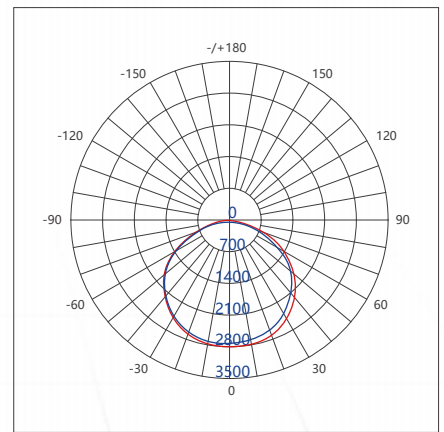

# ORDERING INFORMATION

U	xxW	Ci	Y	Z	T	X	X
UFO Light	Wattage 100W 150W 200W 240W 300W	C Series Ci=C1/C2/C3/C4	Y=N No Dimmable Y=D Dimmable	CCT 2700-6500K	T=D60, 60° T=D90, 90° T=D120, 120°	X=A, B Efficiency X=A 130lm/W X=B 170lm/W	X=277 100-277V X=347 120-347V

# PHOTOMETRIC DIAGRAMS

Specialized anti glare optical lens to deliver symmetric lighting solution  
60°/90°/120°

cd/klm

cd/klm

cd/klm